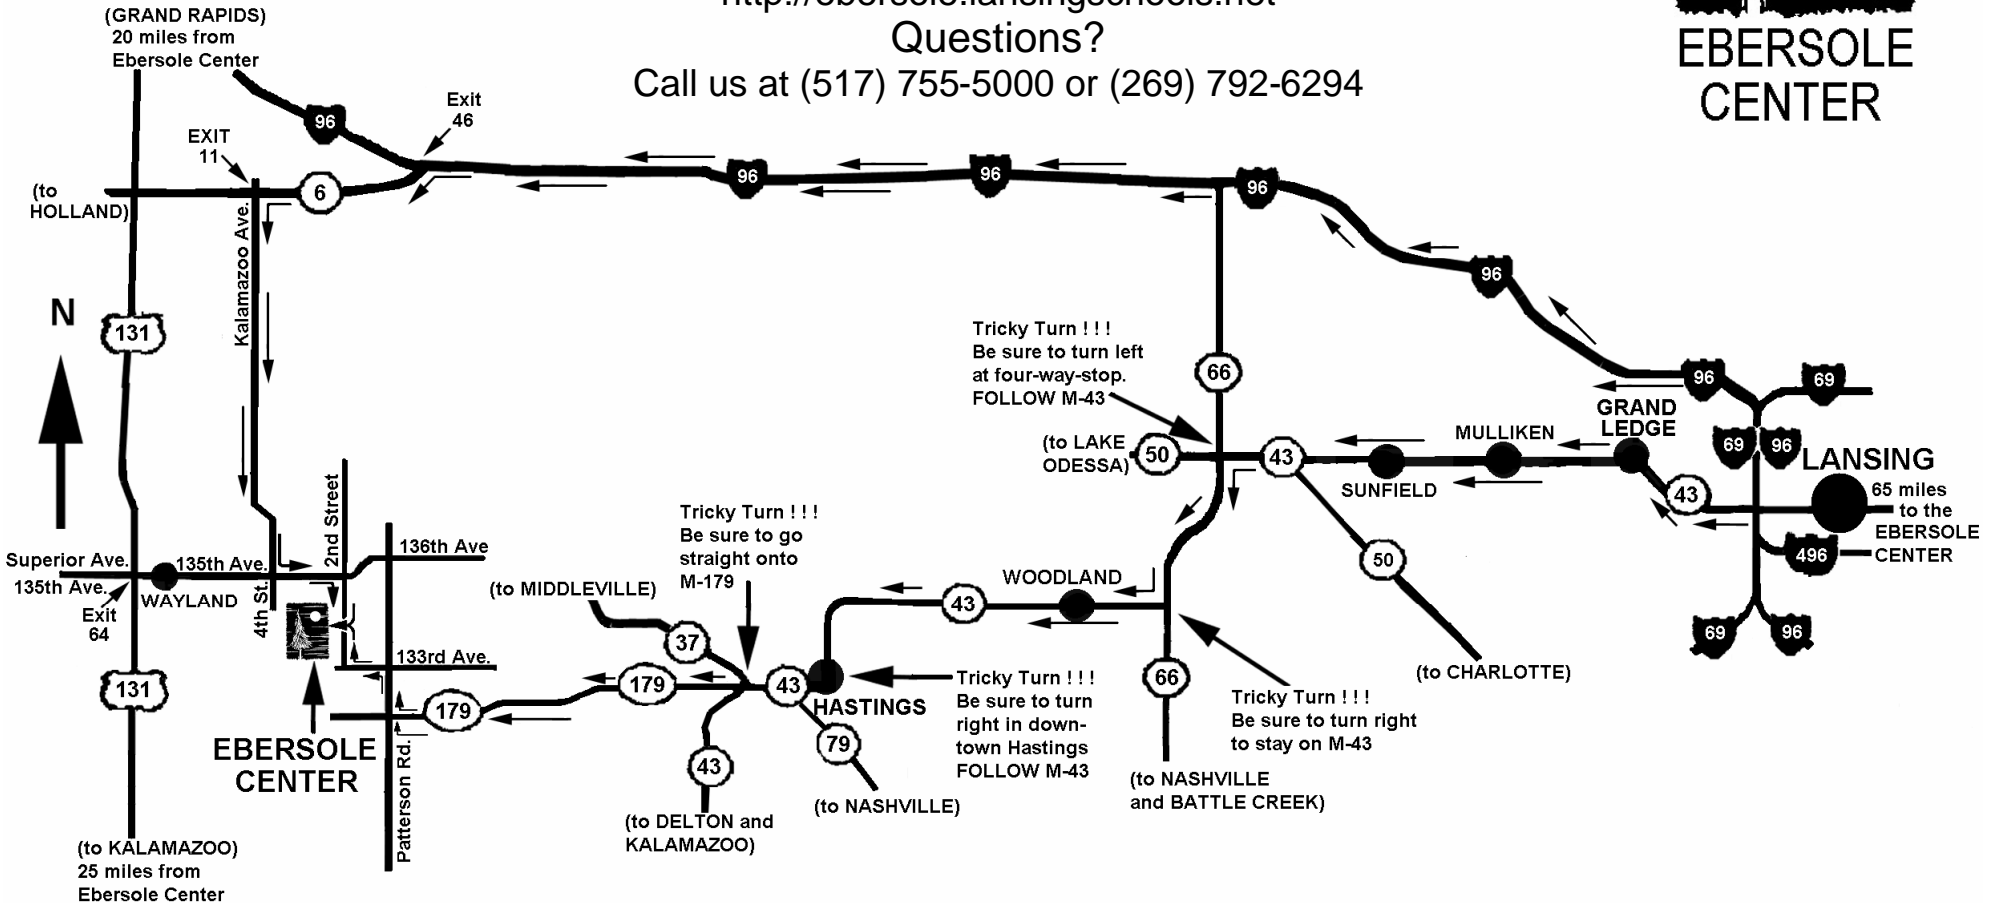

Map to the Ebersole Center

Ebersole Environmental Education and Conference Center

3400 2nd Street

Wayland, Michigan 49348

<http://ebersole.lansingschools.net>

Questions?

Call us at (517) 755-5000 or (269) 792-6294

**EBERSOLE
CENTER**

* Note: Northern (I-96) route is more highway driving and a few more miles. Southern (M-43) route is more scenic, and fewer miles. Travel time is approximately equal.